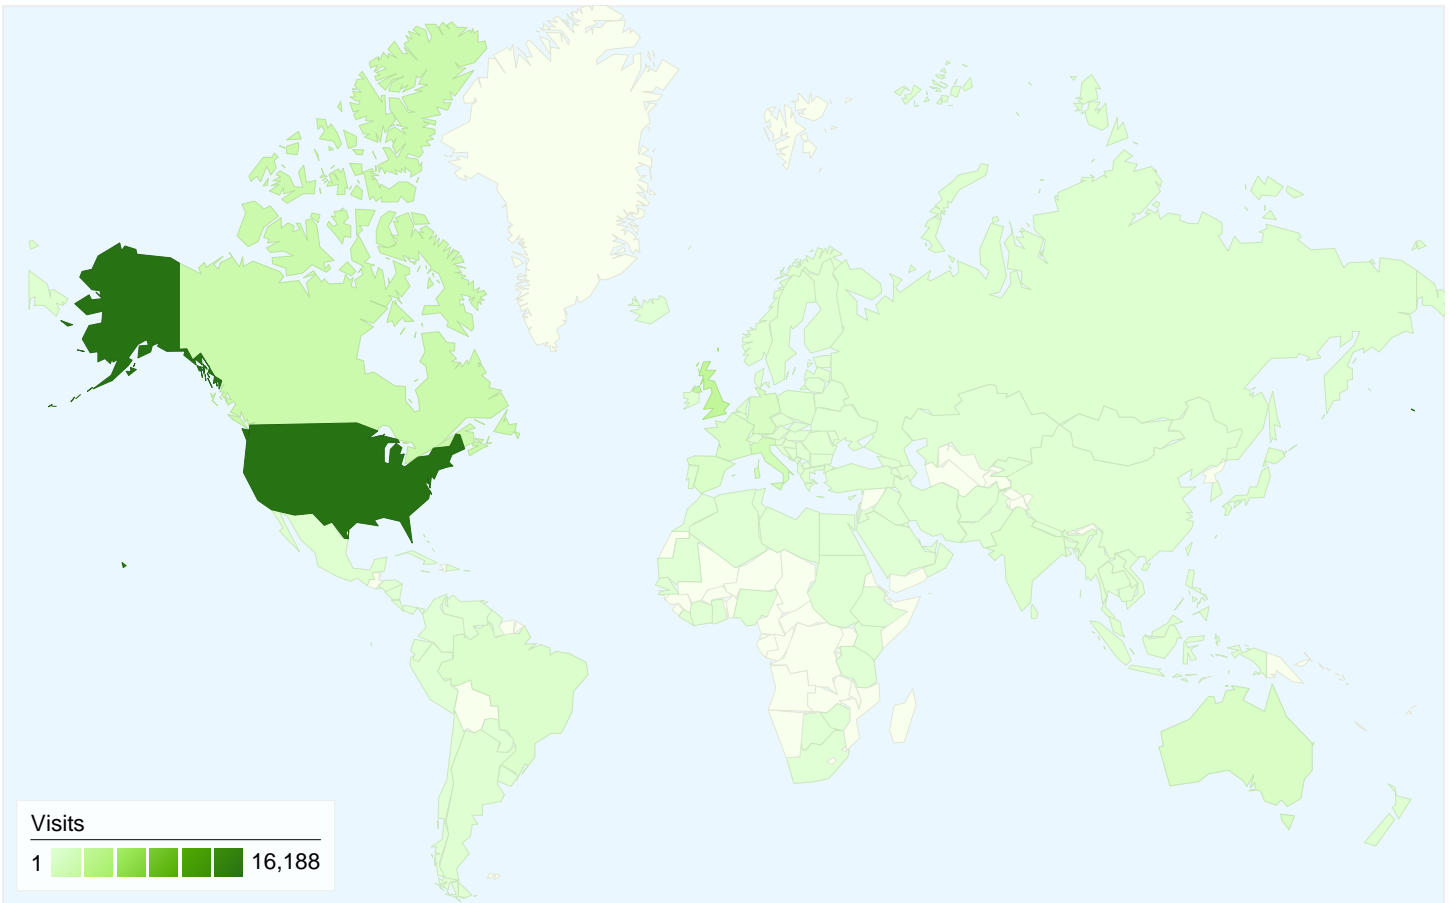

21,516 people visited this site

30,883 Visits

21,516 Absolute Unique Visitors

84,306 Pageviews

2.73 Average Pageviews

00:01:41 Time on Site

67.78% Bounce Rate

63.25% New Visits

Technical Profile

Browser	Visits	% visits
Internet Explorer	10,606	34.34%
Firefox	8,969	29.04%
Safari	5,176	16.76%
Chrome	4,853	15.71%
Opera	440	1.42%

All traffic sources sent a total of 30,883 visits

-  14.93% Direct Traffic
-  15.53% Referring Sites
-  69.54% Search Engines

- Search Engines
21,476.00 (69.54%)
- Referring Sites
4,796.00 (15.53%)
- Direct Traffic
4,611.00 (14.93%)

Top Traffic Sources

Sources	Visits	% visits	Keywords	Visits	% visits
google (organic)	19,561	63.34%	silent films	717	3.34%
(direct) ((none))	4,611	14.93%	silent era	565	2.63%
en.wikipedia.org (referral)	2,500	8.10%	1923 stan laurel movie	326	1.52%
yahoo (organic)	716	2.32%	silent movies	316	1.47%
bing (organic)	594	1.92%	best silent films	260	1.21%

30,883 visits came from 131 countries/territories

Site Usage						
Visits	Pages/Visit	Avg. Time on Site	% New Visits	Bounce Rate		
30,883 % of Site Total: 100.00%	2.73 Site Avg: 2.73 (0.00%)	00:01:41 Site Avg: 00:01:41 (0.00%)	63.01% Site Avg: 63.25% (-0.39%)	67.78% Site Avg: 67.78% (0.00%)		
Country/Territory	Visits	Pages/Visit	Avg. Time on Site	% New Visits	Bounce Rate	
United States	16,188	2.88	00:01:42	64.43%	67.17%	
United Kingdom	2,880	2.97	00:02:03	61.11%	65.76%	
Canada	1,898	2.70	00:01:35	72.71%	68.34%	
Italy	1,338	2.49	00:02:00	31.84%	71.75%	
Germany	793	2.62	00:01:33	58.76%	66.46%	
Australia	746	2.57	00:01:36	57.91%	65.82%	
France	697	2.21	00:01:18	63.70%	67.43%	
Spain	589	3.02	00:01:33	60.61%	69.10%	
Brazil	412	1.87	00:01:07	63.11%	72.82%	