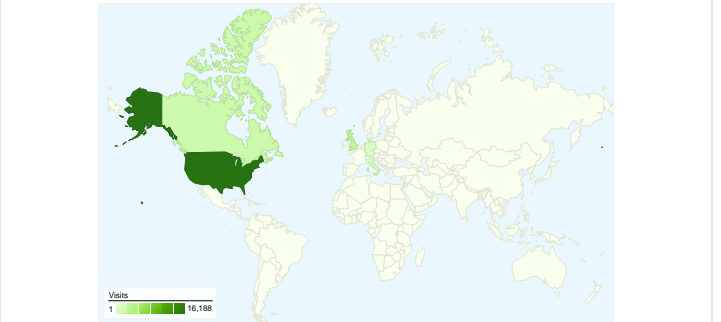

Map Overlay