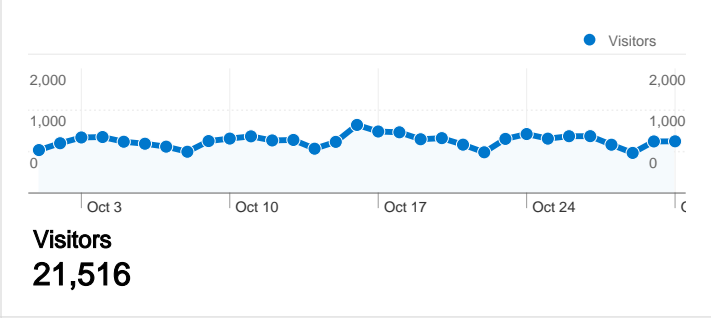

Site Usage

30,883 Visits

67.78% Bounce Rate

84,306 Pageviews

00:01:41 Avg. Time on Site

2.73 Pages/Visit

63.25% % New Visits

Visitors Overview

21,516 people visited this site

30,883 Visits

21,516 Absolute Unique Visitors

84,306 Pageviews

2.73 Average Pageviews

00:01:41 Time on Site

67.78% Bounce Rate

63.25% New Visits

30,883 visits came from 131 countries/territories

Site Usage						
Visits	Pages/Visit	Avg. Time on Site	% New Visits	Bounce Rate		
30,883 % of Site Total: 100.00%	2.73 Site Avg: 2.73 (0.00%)	00:01:41 Site Avg: 00:01:41 (0.00%)	63.01% Site Avg: 63.25% (-0.39%)	67.78% Site Avg: 67.78% (0.00%)		
Country/Territory	Visits	Pages/Visit	Avg. Time on Site	% New Visits	Bounce Rate	
United States	16,188	2.88	00:01:42	64.43%	67.17%	
United Kingdom	2,880	2.97	00:02:03	61.11%	65.76%	
Canada	1,898	2.70	00:01:35	72.71%	68.34%	
Italy	1,338	2.49	00:02:00	31.84%	71.75%	
Germany	793	2.62	00:01:33	58.76%	66.46%	
Australia	746	2.57	00:01:36	57.91%	65.82%	
France	697	2.21	00:01:18	63.70%	67.43%	
Spain	589	3.02	00:01:33	60.61%	69.10%	
Brazil	412	1.87	00:01:07	63.11%	72.82%	

India	300	1.81	00:01:09	86.67%	74.00%
					1 - 10 of 131

Pages on this site were viewed a total of 84,306 times

84,306 Pageviews

61,693 Unique Views

67.78% Bounce Rate

AdSense Performance

18,471 AdSense Page Impressions