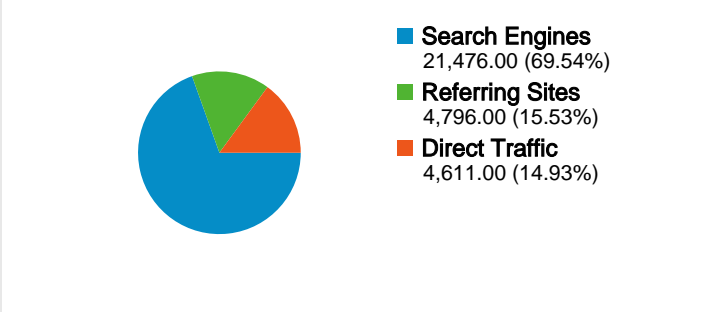

Traffic Sources Overview

Content Overview

Pages	Pageviews	% Pageviews
/	9,603	11.39%
/info/top100.html	5,176	6.14%
/video/index.html	3,664	4.35%
/PSFL/index.html	1,872	2.22%
/index.html	1,731	2.05%