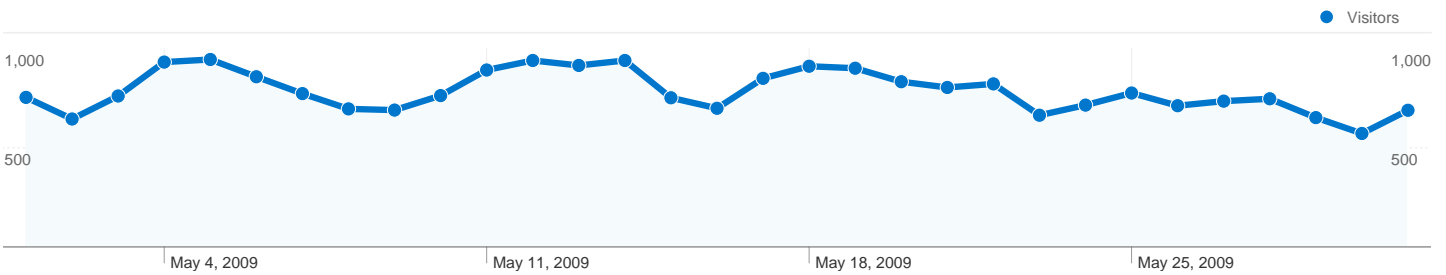

Site Usage

26,606 Visits

64.04% Bounce Rate

89,862 Pageviews

00:02:17 Avg. Time on Site

3.38 Pages/Visit

69.97% % New Visits

Visitors Overview

20,384 people visited this site

26,606 Visits

20,384 Absolute Unique Visitors

89,862 Pageviews

3.38 Average Pageviews

00:02:17 Time on Site

64.04% Bounce Rate

69.97% New Visits

All traffic sources sent a total of 26,606 visits

-  20.74% Direct Traffic
-  22.13% Referring Sites
-  57.13% Search Engines

-  **Search Engines**
15,200.00 (57.13%)
-  **Referring Sites**
5,887.00 (22.13%)
-  **Direct Traffic**
5,519.00 (20.74%)

26,606 visits came from 129 countries/territories

Site Usage

Country/Territory	Visits	Pages/Visit	Avg. Time on Site	% New Visits	Bounce Rate
Visits 26,606 % of Site Total: 100.00%	Pages/Visit 3.38 Site Avg: 3.38 (0.00%)	Avg. Time on Site 00:02:17 Site Avg: 00:02:17 (0.00%)	% New Visits 70.00% Site Avg: 69.97% (0.03%)	Bounce Rate 64.04% Site Avg: 64.04% (0.00%)	
United States	15,236	3.48	00:02:19	69.30%	63.32%
United Kingdom	2,431	3.58	00:02:46	68.78%	63.10%
Canada	1,179	3.15	00:01:42	76.93%	62.34%
Australia	655	2.96	00:01:59	62.44%	67.79%
Germany	635	3.84	00:02:58	69.61%	60.31%
France	598	3.62	00:01:36	71.74%	63.38%
Spain	481	3.13	00:02:30	65.07%	62.37%
Italy	475	3.35	00:01:30	64.84%	68.84%
Brazil	444	3.01	00:02:08	72.75%	64.41%