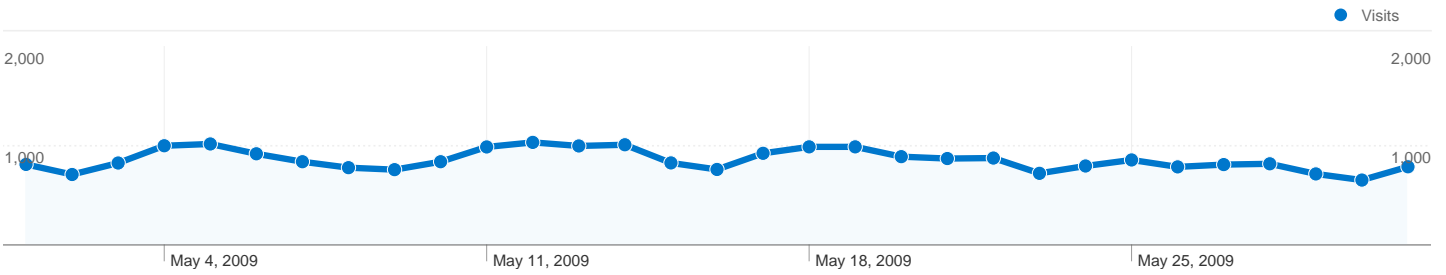

Site Usage

26,606 Visits

64.04% Bounce Rate

89,862 Pageviews

00:02:17 Avg. Time on Site

3.38 Pages/Visit

69.97% % New Visits

Visitors Overview

20,384 people visited this site

26,606 Visits

20,384 Absolute Unique Visitors

89,862 Pageviews

3.38 Average Pageviews

00:02:17 Time on Site

64.04% Bounce Rate

69.97% New Visits

All traffic sources sent a total of 26,606 visits

-  20.74% Direct Traffic
-  22.13% Referring Sites
-  57.13% Search Engines

-  **Search Engines**
15,200.00 (57.13%)
-  **Referring Sites**
5,887.00 (22.13%)
-  **Direct Traffic**
5,519.00 (20.74%)

26,606 visits came from 129 countries/territories

Site Usage

Country/Territory	Visits	Pages/Visit	Avg. Time on Site	% New Visits	Bounce Rate
Visits 26,606 % of Site Total: 100.00%	Pages/Visit 3.38 Site Avg: 3.38 (0.00%)	Avg. Time on Site 00:02:17 Site Avg: 00:02:17 (0.00%)	% New Visits 70.00% Site Avg: 69.97% (0.03%)	Bounce Rate 64.04% Site Avg: 64.04% (0.00%)	
United States	15,236	3.48	00:02:19	69.30%	63.32%
United Kingdom	2,431	3.58	00:02:46	68.78%	63.10%
Canada	1,179	3.15	00:01:42	76.93%	62.34%
Australia	655	2.96	00:01:59	62.44%	67.79%
Germany	635	3.84	00:02:58	69.61%	60.31%
France	598	3.62	00:01:36	71.74%	63.38%
Spain	481	3.13	00:02:30	65.07%	62.37%
Italy	475	3.35	00:01:30	64.84%	68.84%
Brazil	444	3.01	00:02:08	72.75%	64.41%