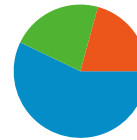

- **Search Engines**
  15,200.00 (57.13%)
- **Referring Sites**
  5,887.00 (22.13%)
- **Direct Traffic**
  5,519.00 (20.74%)

Top Traffic Sources

Sources	Visits	% visits	Keywords	Visits	% visits
google (organic)	12,912	48.53%	silent films	692	4.55%
(direct) ((none))	5,519	20.74%	silent era	529	3.48%
stumbleupon.com (referral)	1,792	6.74%	silent movies	379	2.49%
yahoo (organic)	1,351	5.08%	silent film	209	1.38%
en.wikipedia.org (referral)	1,288	4.84%	best silent films	170	1.12%