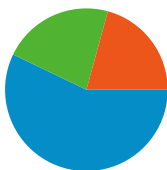

Traffic Sources Overview

- **Search Engines**
  15,200.00 (57.13%)
- **Referring Sites**
  5,887.00 (22.13%)
- **Direct Traffic**
  5,519.00 (20.74%)

Content Overview

Pages	Pageviews	% Pageviews
/	13,404	14.92%
/DVD/index.html	4,926	5.48%
/info/top100.html	3,375	3.76%
/PSFL/index.html	2,097	2.33%
/index.html	1,834	2.04%