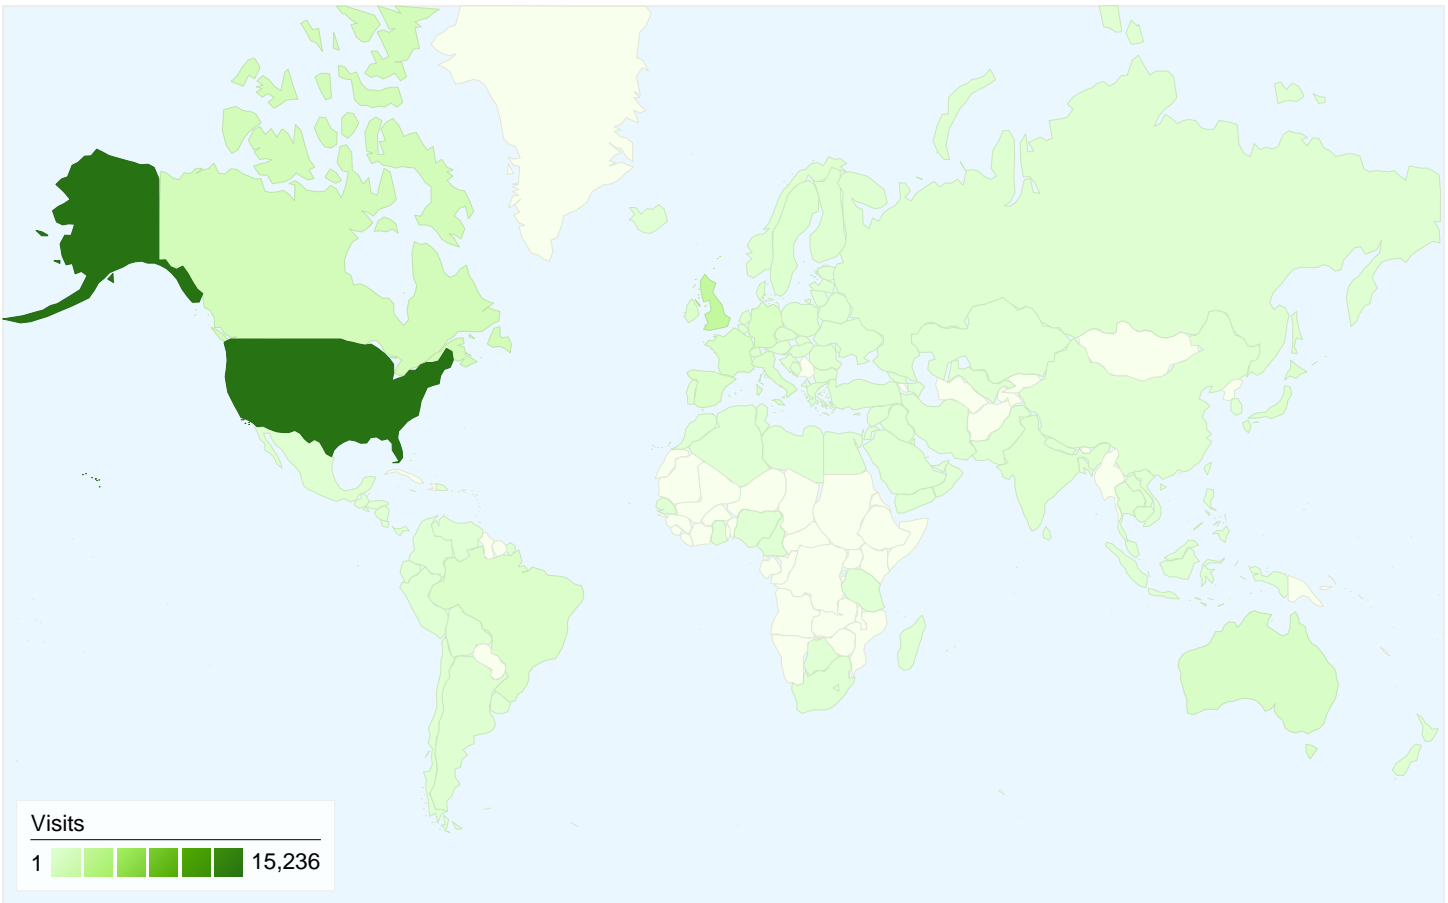

Visitors
20,384

Map Overlay world

Traffic Sources Overview

- **Search Engines**
15,200.00 (57.13%)
- **Referring Sites**
5,887.00 (22.13%)
- **Direct Traffic**
5,519.00 (20.74%)

Content Overview

Pages	Pageviews	% Pageviews
/	13,404	14.92%
/DVD/index.html	4,926	5.48%
/info/top100.html	3,375	3.76%
/PSFL/index.html	2,097	2.33%
/index.html	1,834	2.04%

20,384 people visited this site

26,606 Visits

20,384 Absolute Unique Visitors

89,862 Pageviews

3.38 Average Pageviews

00:02:17 Time on Site

64.04% Bounce Rate

69.97% New Visits

All traffic sources sent a total of 26,606 visits

-  20.74% Direct Traffic
-  22.13% Referring Sites
-  57.13% Search Engines

-  **Search Engines**
15,200.00 (57.13%)
-  **Referring Sites**
5,887.00 (22.13%)
-  **Direct Traffic**
5,519.00 (20.74%)

26,606 visits came from 129 countries/territories

Site Usage

Country/Territory	Visits	Pages/Visit	Avg. Time on Site	% New Visits	Bounce Rate
Visits 26,606 % of Site Total: 100.00%	Pages/Visit 3.38 Site Avg: 3.38 (0.00%)	Avg. Time on Site 00:02:17 Site Avg: 00:02:17 (0.00%)	% New Visits 70.00% Site Avg: 69.97% (0.03%)	Bounce Rate 64.04% Site Avg: 64.04% (0.00%)	
United States	15,236	3.48	00:02:19	69.30%	63.32%
United Kingdom	2,431	3.58	00:02:46	68.78%	63.10%
Canada	1,179	3.15	00:01:42	76.93%	62.34%
Australia	655	2.96	00:01:59	62.44%	67.79%
Germany	635	3.84	00:02:58	69.61%	60.31%
France	598	3.62	00:01:36	71.74%	63.38%
Spain	481	3.13	00:02:30	65.07%	62.37%
Italy	475	3.35	00:01:30	64.84%	68.84%
Brazil	444	3.01	00:02:08	72.75%	64.41%