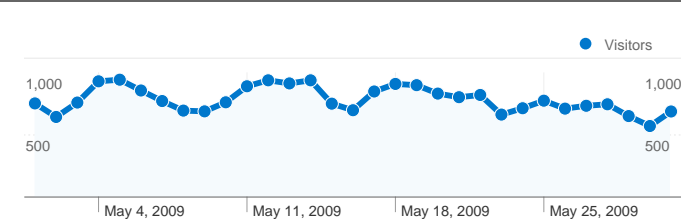

Site Usage

26,606 Visits

64.04% Bounce Rate

89,862 Pageviews

00:02:17 Avg. Time on Site

3.38 Pages/Visit

69.97% % New Visits

Visitors Overview

20,384 people visited this site

26,606 Visits

20,384 Absolute Unique Visitors

89,862 Pageviews

3.38 Average Pageviews

00:02:17 Time on Site

64.04% Bounce Rate

69.97% New Visits

All traffic sources sent a total of 26,606 visits

-  20.74% Direct Traffic
-  22.13% Referring Sites
-  57.13% Search Engines

-  **Search Engines**
15,200.00 (57.13%)
-  **Referring Sites**
5,887.00 (22.13%)
-  **Direct Traffic**
5,519.00 (20.74%)

26,606 visits came from 129 countries/territories

Site Usage

Country/Territory	Visits	Pages/Visit	Avg. Time on Site	% New Visits	Bounce Rate
Visits 26,606 % of Site Total: 100.00%	Pages/Visit 3.38 Site Avg: 3.38 (0.00%)	Avg. Time on Site 00:02:17 Site Avg: 00:02:17 (0.00%)	% New Visits 70.00% Site Avg: 69.97% (0.03%)	Bounce Rate 64.04% Site Avg: 64.04% (0.00%)	
United States	15,236	3.48	00:02:19	69.30%	63.32%
United Kingdom	2,431	3.58	00:02:46	68.78%	63.10%
Canada	1,179	3.15	00:01:42	76.93%	62.34%
Australia	655	2.96	00:01:59	62.44%	67.79%
Germany	635	3.84	00:02:58	69.61%	60.31%
France	598	3.62	00:01:36	71.74%	63.38%
Spain	481	3.13	00:02:30	65.07%	62.37%
Italy	475	3.35	00:01:30	64.84%	68.84%
Brazil	444	3.01	00:02:08	72.75%	64.41%