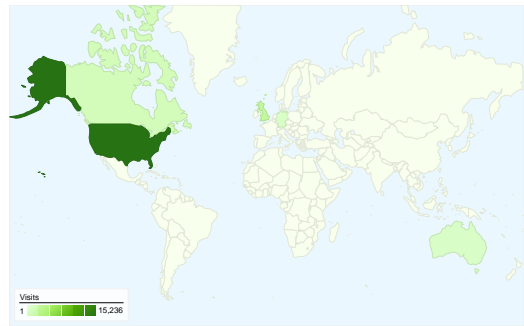

Map Overlay world

Traffic Sources Overview

- **Search Engines**
  15,200.00 (57.13%)
- **Referring Sites**
  5,887.00 (22.13%)
- **Direct Traffic**
  5,519.00 (20.74%)

Content Overview

Pages	Pageviews	% Pageviews
/	13,404	14.92%
/DVD/index.html	4,926	5.48%
/info/top100.html	3,375	3.76%
/PSFL/index.html	2,097	2.33%
/index.html	1,834	2.04%