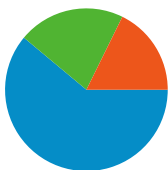

Traffic Sources Overview

- **Search Engines**
  15,465.00 (61.05%)
- **Direct Traffic**
  5,380.00 (21.24%)
- **Referring Sites**
  4,486.00 (17.71%)

Content Overview

Pages	Pageviews	% Pageviews
/	12,593	13.97%
/DVD/index.html	5,058	5.61%
/info/top100.html	3,152	3.50%
/PSFL/index.html	2,190	2.43%
/index.html	2,026	2.25%