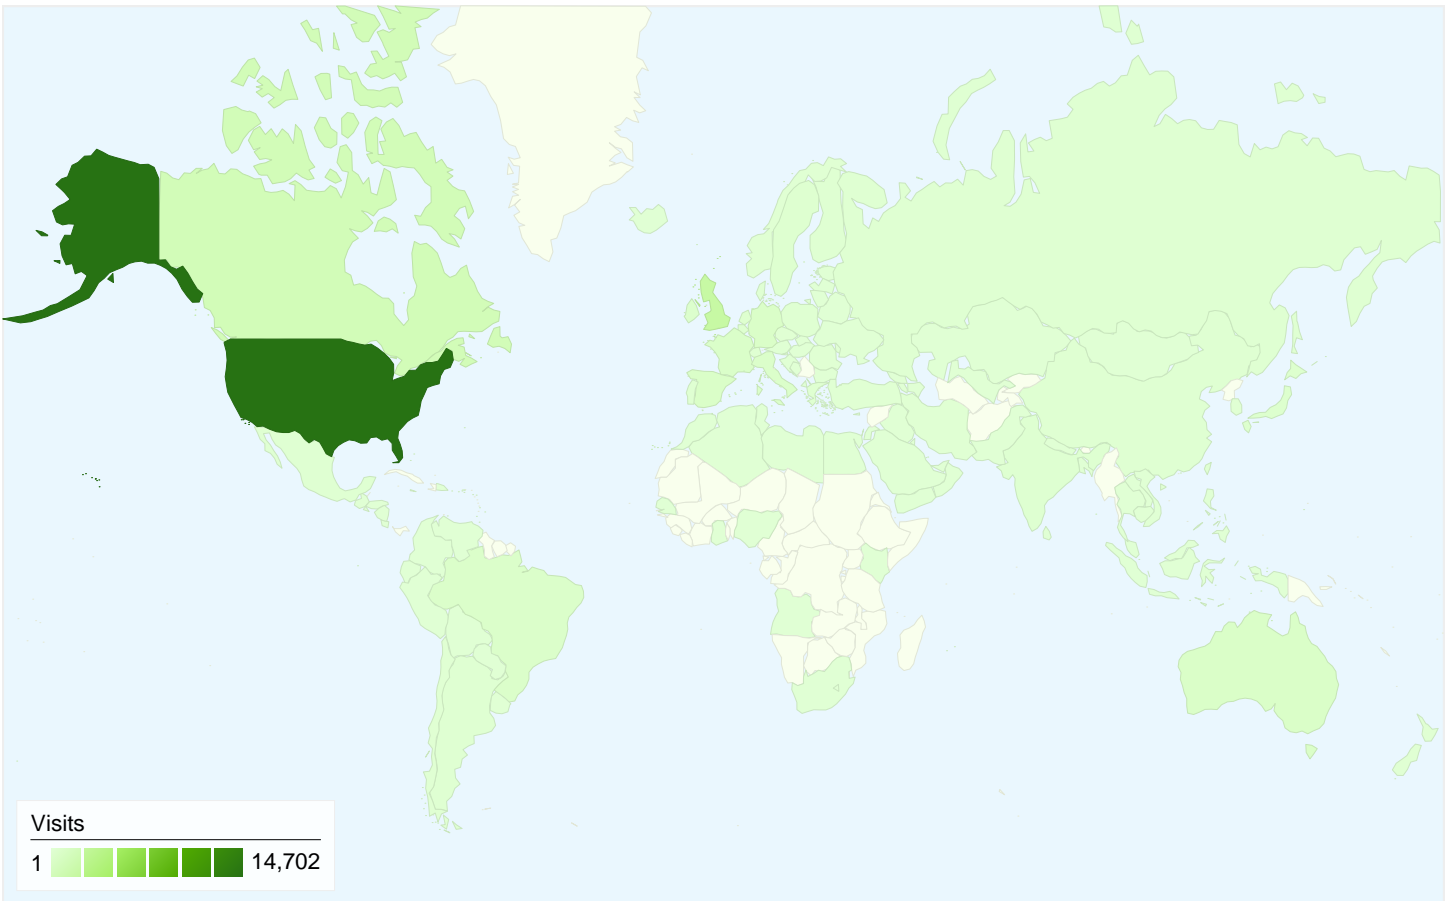

18,889 people visited this site

25,331 Visits

18,889 Absolute Unique Visitors

90,167 Pageviews

3.56 Average Pageviews

00:02:22 Time on Site

62.46% Bounce Rate

67.91% New Visits

All traffic sources sent a total of 25,331 visits

-  21.24% Direct Traffic
-  17.71% Referring Sites
-  61.05% Search Engines

- **Search Engines**
15,465.00 (61.05%)
- **Direct Traffic**
5,380.00 (21.24%)
- **Referring Sites**
4,486.00 (17.71%)

Top Traffic Sources

Sources	Visits	% visits	Keywords	Visits	% visits
google (organic)	12,979	51.24%	silent films	740	4.78%
(direct) ((none))	5,380	21.24%	silent era	628	4.06%
yahoo (organic)	1,448	5.72%	silent movies	336	2.17%
en.wikipedia.org (referral)	1,353	5.34%	silent film	304	1.97%
images.google.com (referral)	474	1.87%	best silent films	148	0.96%

25,331 visits came from 130 countries/territories

Site Usage

Country/Territory	Visits	Pages/Visit	Avg. Time on Site	% New Visits	Bounce Rate
Visits 25,331 % of Site Total: 100.00%	Pages/Visit 3.56 Site Avg: 3.56 (0.00%)	Avg. Time on Site 00:02:22 Site Avg: 00:02:22 (0.00%)	% New Visits 67.96% Site Avg: 67.91% (0.06%)	Bounce Rate 62.46% Site Avg: 62.46% (0.00%)	
United States	14,702	3.71	00:02:24	67.60%	62.35%
United Kingdom	2,105	3.34	00:02:59	63.90%	61.85%
Canada	1,218	3.90	00:02:29	70.69%	57.22%
Spain	554	3.51	00:02:34	66.43%	57.58%
Australia	547	3.22	00:02:40	66.91%	61.43%
Germany	545	3.43	00:02:17	66.61%	56.88%
France	521	4.25	00:02:34	66.99%	61.61%
Brazil	470	2.87	00:02:03	72.55%	64.26%
Italy	462	4.47	00:02:11	57.36%	53.90%