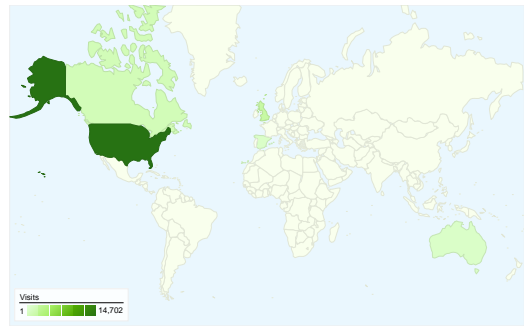

Map Overlay world

Traffic Sources Overview

- **Search Engines**
  15,465.00 (61.05%)
- **Direct Traffic**
  5,380.00 (21.24%)
- **Referring Sites**
  4,486.00 (17.71%)

Content Overview

Pages	Pageviews	% Pageviews
/	12,593	13.97%
/DVD/index.html	5,058	5.61%
/info/top100.html	3,152	3.50%
/PSFL/index.html	2,190	2.43%
/index.html	2,026	2.25%