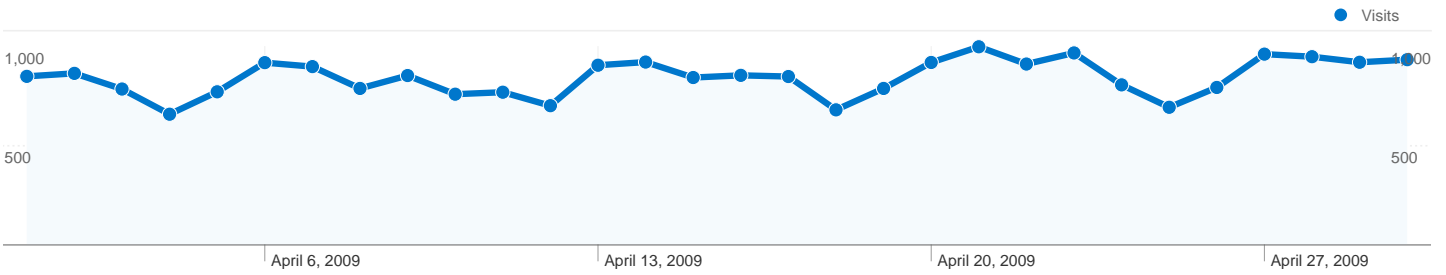

Site Usage

25,331 Visits

62.46% Bounce Rate

90,167 Pageviews

00:02:22 Avg. Time on Site

3.56 Pages/Visit

67.91% % New Visits

Visitors Overview

18,889 people visited this site

25,331 Visits

18,889 Absolute Unique Visitors

90,167 Pageviews

3.56 Average Pageviews

00:02:22 Time on Site

62.46% Bounce Rate

67.91% New Visits

All traffic sources sent a total of 25,331 visits

-  21.24% Direct Traffic
-  17.71% Referring Sites
-  61.05% Search Engines

- **Search Engines**
15,465.00 (61.05%)
- **Direct Traffic**
5,380.00 (21.24%)
- **Referring Sites**
4,486.00 (17.71%)

25,331 visits came from 130 countries/territories

Site Usage

Country/Territory	Visits	Pages/Visit	Avg. Time on Site	% New Visits	Bounce Rate
Visits 25,331 % of Site Total: 100.00%	Pages/Visit 3.56 Site Avg: 3.56 (0.00%)	Avg. Time on Site 00:02:22 Site Avg: 00:02:22 (0.00%)	% New Visits 67.96% Site Avg: 67.91% (0.06%)	Bounce Rate 62.46% Site Avg: 62.46% (0.00%)	
United States	14,702	3.71	00:02:24	67.60%	62.35%
United Kingdom	2,105	3.34	00:02:59	63.90%	61.85%
Canada	1,218	3.90	00:02:29	70.69%	57.22%
Spain	554	3.51	00:02:34	66.43%	57.58%
Australia	547	3.22	00:02:40	66.91%	61.43%
Germany	545	3.43	00:02:17	66.61%	56.88%
France	521	4.25	00:02:34	66.99%	61.61%
Brazil	470	2.87	00:02:03	72.55%	64.26%
Italy	462	4.47	00:02:11	57.36%	53.90%