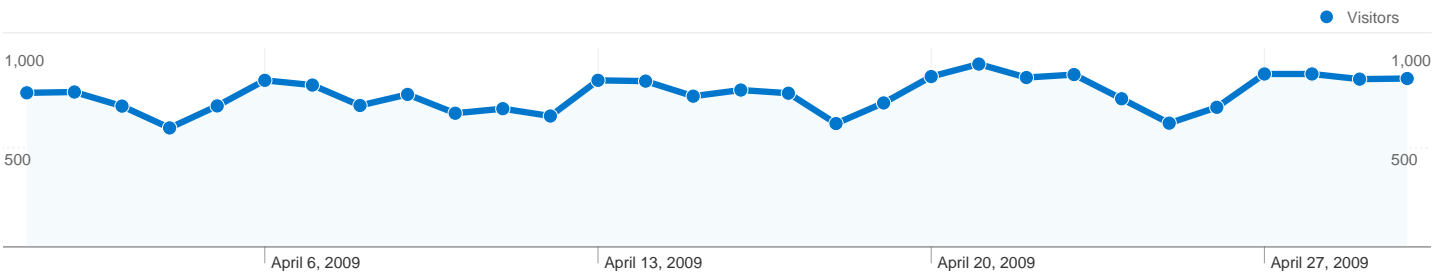

Site Usage

25,331 Visits

62.46% Bounce Rate

90,167 Pageviews

00:02:22 Avg. Time on Site

3.56 Pages/Visit

67.91% % New Visits

Visitors Overview

18,889 people visited this site

25,331 Visits

18,889 Absolute Unique Visitors

90,167 Pageviews

3.56 Average Pageviews

00:02:22 Time on Site

62.46% Bounce Rate

67.91% New Visits

All traffic sources sent a total of 25,331 visits

-  21.24% Direct Traffic
-  17.71% Referring Sites
-  61.05% Search Engines

- **Search Engines**
15,465.00 (61.05%)
- **Direct Traffic**
5,380.00 (21.24%)
- **Referring Sites**
4,486.00 (17.71%)

25,331 visits came from 130 countries/territories

Site Usage

Country/Territory	Visits	Pages/Visit	Avg. Time on Site	% New Visits	Bounce Rate
Visits 25,331 % of Site Total: 100.00%	Pages/Visit 3.56 Site Avg: 3.56 (0.00%)	Avg. Time on Site 00:02:22 Site Avg: 00:02:22 (0.00%)	% New Visits 67.96% Site Avg: 67.91% (0.06%)	Bounce Rate 62.46% Site Avg: 62.46% (0.00%)	
United States	14,702	3.71	00:02:24	67.60%	62.35%
United Kingdom	2,105	3.34	00:02:59	63.90%	61.85%
Canada	1,218	3.90	00:02:29	70.69%	57.22%
Spain	554	3.51	00:02:34	66.43%	57.58%
Australia	547	3.22	00:02:40	66.91%	61.43%
Germany	545	3.43	00:02:17	66.61%	56.88%
France	521	4.25	00:02:34	66.99%	61.61%
Brazil	470	2.87	00:02:03	72.55%	64.26%
Italy	462	4.47	00:02:11	57.36%	53.90%