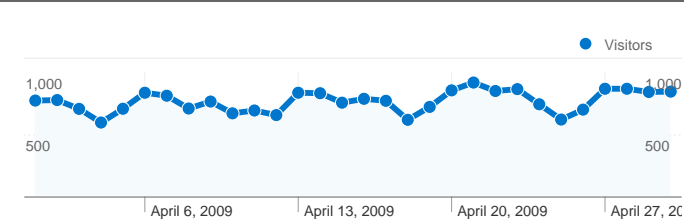

Site Usage

25,331 Visits

62.46% Bounce Rate

90,167 Pageviews

00:02:22 Avg. Time on Site

3.56 Pages/Visit

67.91% % New Visits

Visitors Overview

18,889 people visited this site

25,331 Visits

18,889 Absolute Unique Visitors

90,167 Pageviews

3.56 Average Pageviews

00:02:22 Time on Site

62.46% Bounce Rate

67.91% New Visits

25,331 visits came from 130 countries/territories

Site Usage

Country/Territory	Visits	Pages/Visit	Avg. Time on Site	% New Visits	Bounce Rate
Visits 25,331 % of Site Total: 100.00%	Pages/Visit 3.56 Site Avg: 3.56 (0.00%)	Avg. Time on Site 00:02:22 Site Avg: 00:02:22 (0.00%)	% New Visits 67.96% Site Avg: 67.91% (0.06%)	Bounce Rate 62.46% Site Avg: 62.46% (0.00%)	
United States	14,702	3.71	00:02:24	67.60%	62.35%
United Kingdom	2,105	3.34	00:02:59	63.90%	61.85%
Canada	1,218	3.90	00:02:29	70.69%	57.22%
Spain	554	3.51	00:02:34	66.43%	57.58%
Australia	547	3.22	00:02:40	66.91%	61.43%
Germany	545	3.43	00:02:17	66.61%	56.88%
France	521	4.25	00:02:34	66.99%	61.61%
Brazil	470	2.87	00:02:03	72.55%	64.26%
Italy	462	4.47	00:02:11	57.36%	53.90%

Ireland	334	1.82	00:01:06	89.52%	85.33%
					1 - 10 of 130

Pages on this site were viewed a total of 90,167 times

90,167 Pageviews

65,288 Unique Views

62.46% Bounce Rate

Top Content

Pages	Pageviews	% Pageviews
/	12,593	13.97%
/DVD/index.html	5,058	5.61%
/info/top100.html	3,152	3.50%
/PSFL/index.html	2,190	2.43%
/index.html	2,026	2.25%